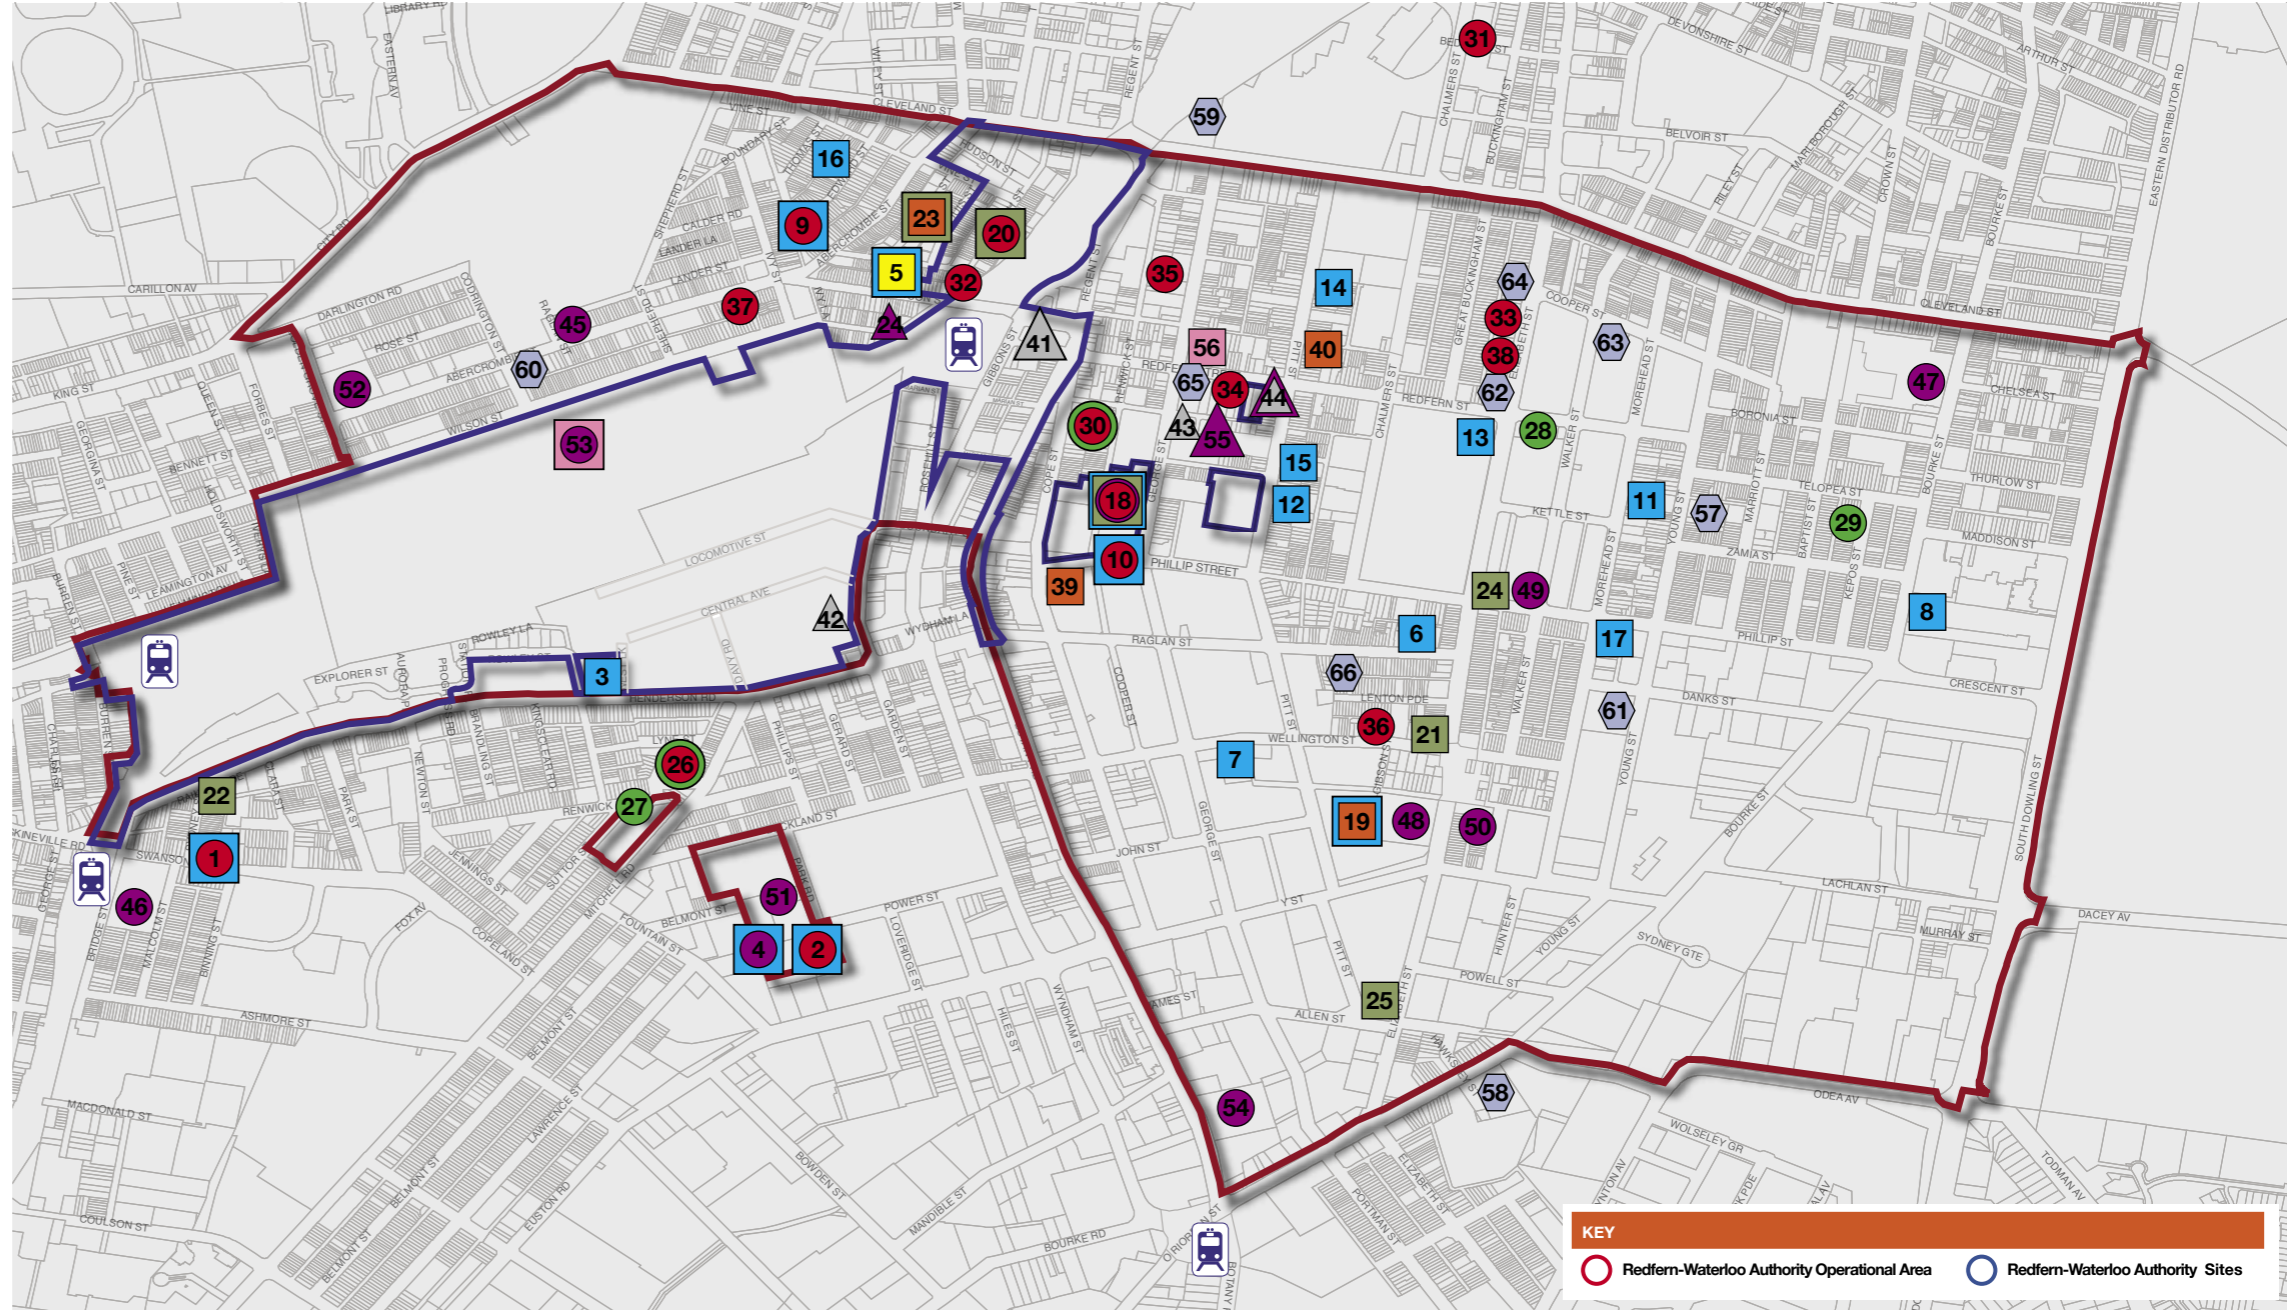

# REDFERN-WATERLOO COMMUNITY FACILITIES AND SERVICES

FAMILY AND CHILDREN	ADDRESS
1	Aboriginal Catholic Ministry / St Mary's Church Playgroup 56 Swanson St
2	Aboriginal Early Childhood Services Support Unit / Parents as Teachers Playgroup cnr Park Rd & Power Av
3	Alexandria Child Care Centre 41 Henderson Rd
4	Alexandria Park Community School / Parents as Teachers Playgroup cnr Park Rd & Power Av
5	Gumnut Playgroup (special needs children) 29 Hugo St
6	James Cahill Pre-school & Learning Centre 7 Raglan St
7	Lois Barker Child & Family Learning Centre 104 Wellington St
8	Moore Park Gardens Preschool & Long Day Care 4/780 Bourke St
9	Mudgin-Gal Women's & Children's Centre 231 Abercrombie St
10	Murawina Multipurpose Aboriginal Education & Child Care Centre 180 George St
11	Poets Corner Pre-School 55 Morehead St
12	Redfern Child and Family Learning Centre 141-145 Pitt St
13	Redfern Early Childhood Centre cnr Redfern & Elizabeth St
14	Redfern Occasional Child Care Centre 55 Pitt St
15	SVDP Family Centre 125 Pitt St
16	The Settlement Neighbourhood Centre 17 Edward St
17	The Shop Women's & Girls Centre 133 Morehead St
18	National Indigenous Development Centre (Proposed) 202 George St
19	The Factory Community Centre Inc 67 Raglan St

AGED	ADDRESS
26	Alleena Aboriginal Homecare 73 Garden St
27	Cliff Noble Activity Centre cnr Renwick & Suttor Sts
28	Missionholme Hostel 47 Redfern St
29	Ron Williams Activity Centre 5-11 Kepos St
30	Wyanga Aboriginal Aged Care 35 Cope St

DISABILITY	ADDRESS
5	Gumnut Playgroup (special needs children) 29 Hugo St

MULTI-SERVICE	ADDRESS
19	The Factory Community Centre Inc 67 Raglan St
23	Redfern Community Centre 29 Hugo St
39	Neighbourhood Centre Waterloo 123 Cope St
40	Redfern Legal Centre 73 Pitt St

ESSENTIAL SERVICES	ADDRESS
41	NSW Police - Redfern Local Area Command 1 Lawson Sq
42	Sydney Ambulance Centre Garden St (ATP)
43	Redfern Fire Station 111-113 George St
44	Redfern Community Health Centre (Proposed) 103-105 Redfern St