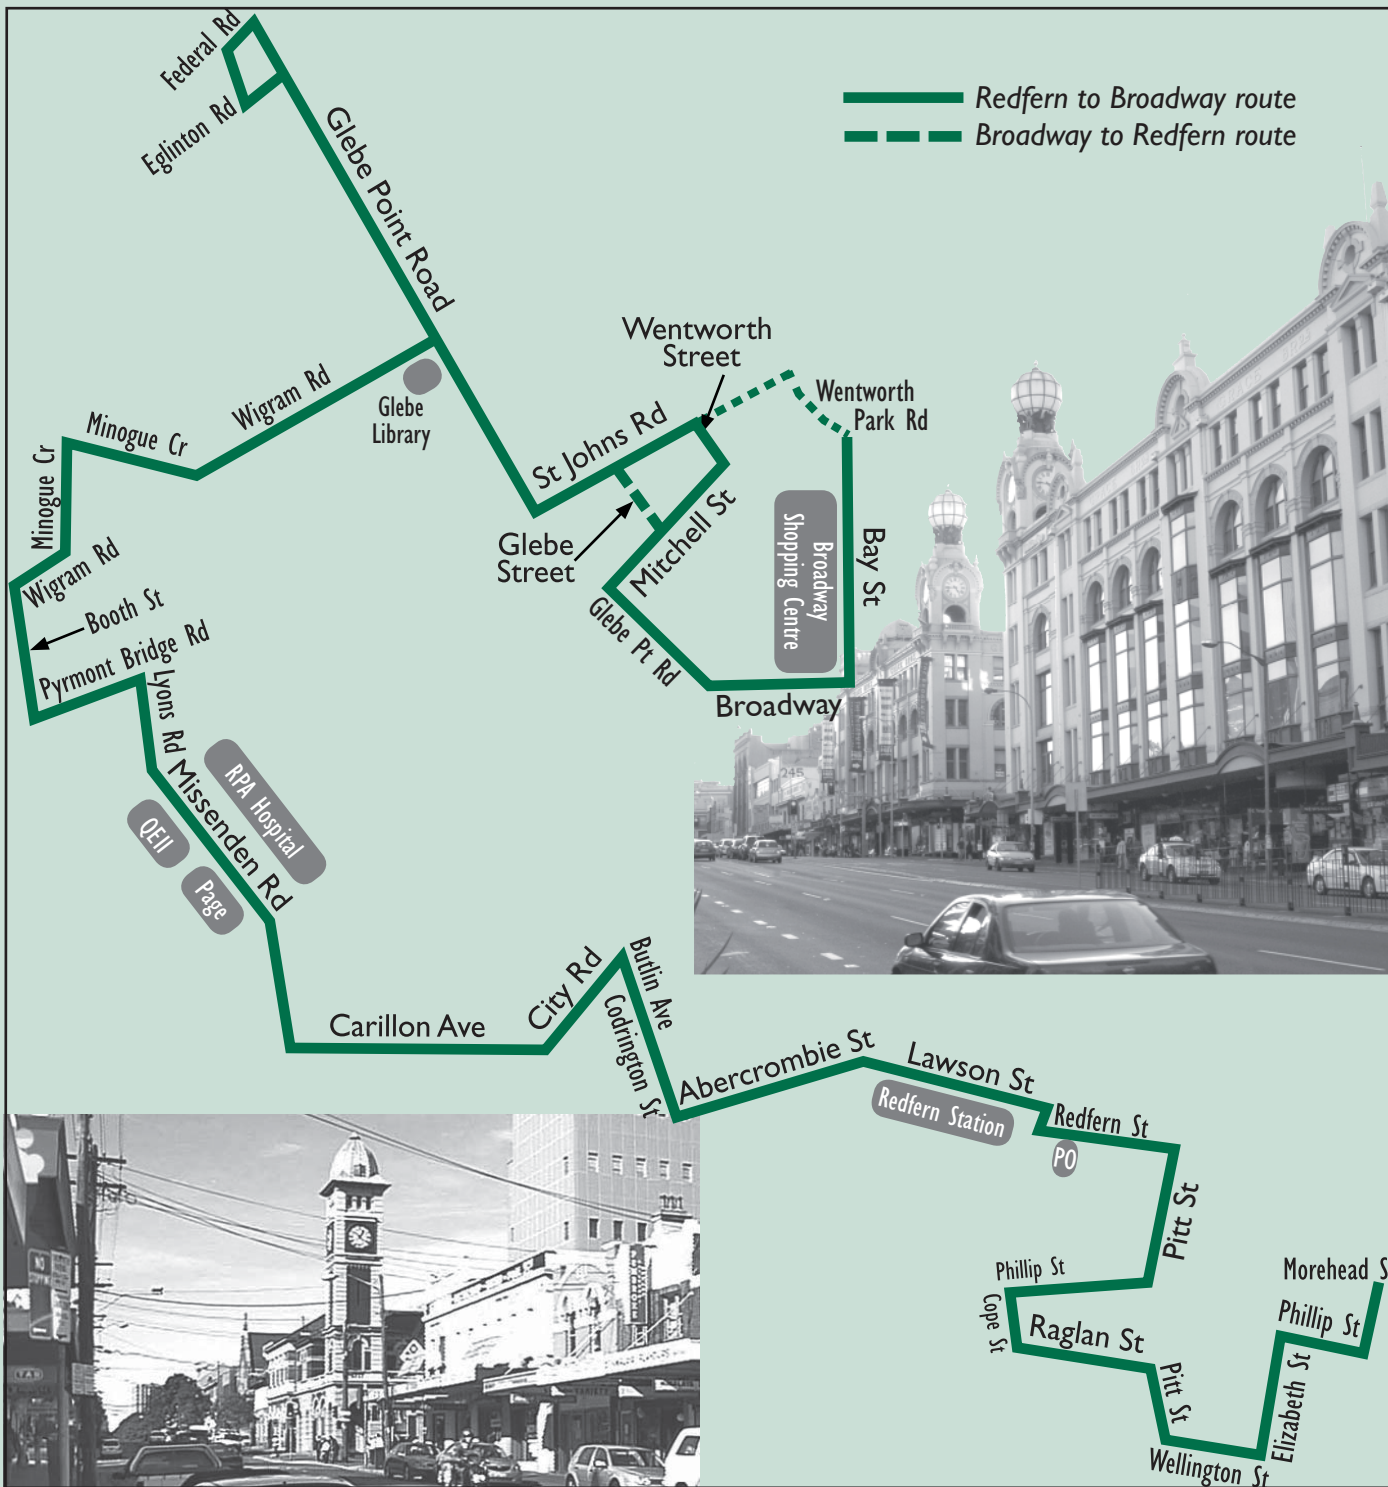

Village to Village

A free bus service for City of Sydney residents
– operating on Thursdays and Fridays
from Redfern to Broadway.

For more information
call
9319 4439