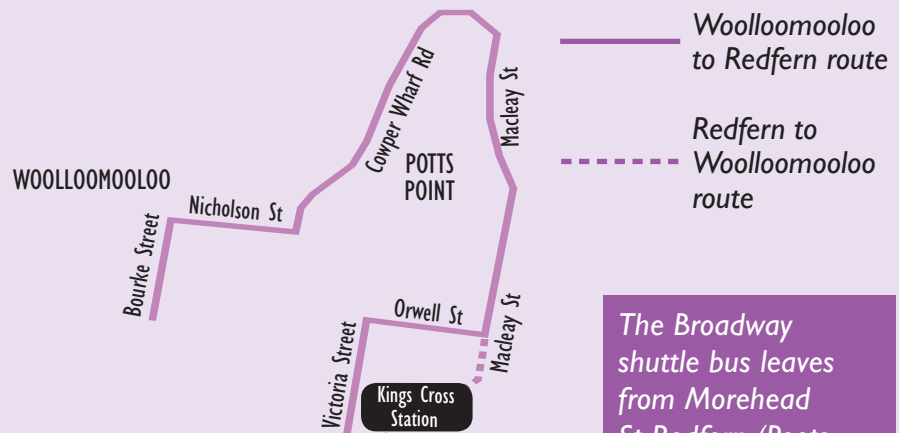

← To Redfern

← To Woolloomooloo

The Broadway shuttle bus leaves from Morehead St Redfern (Poets Corner) at 8.45am, 10.30am, 12.30pm and 2.15pm. The bus leaves Broadway at 9.30am, 11.15am, 1.15pm and 3pm.