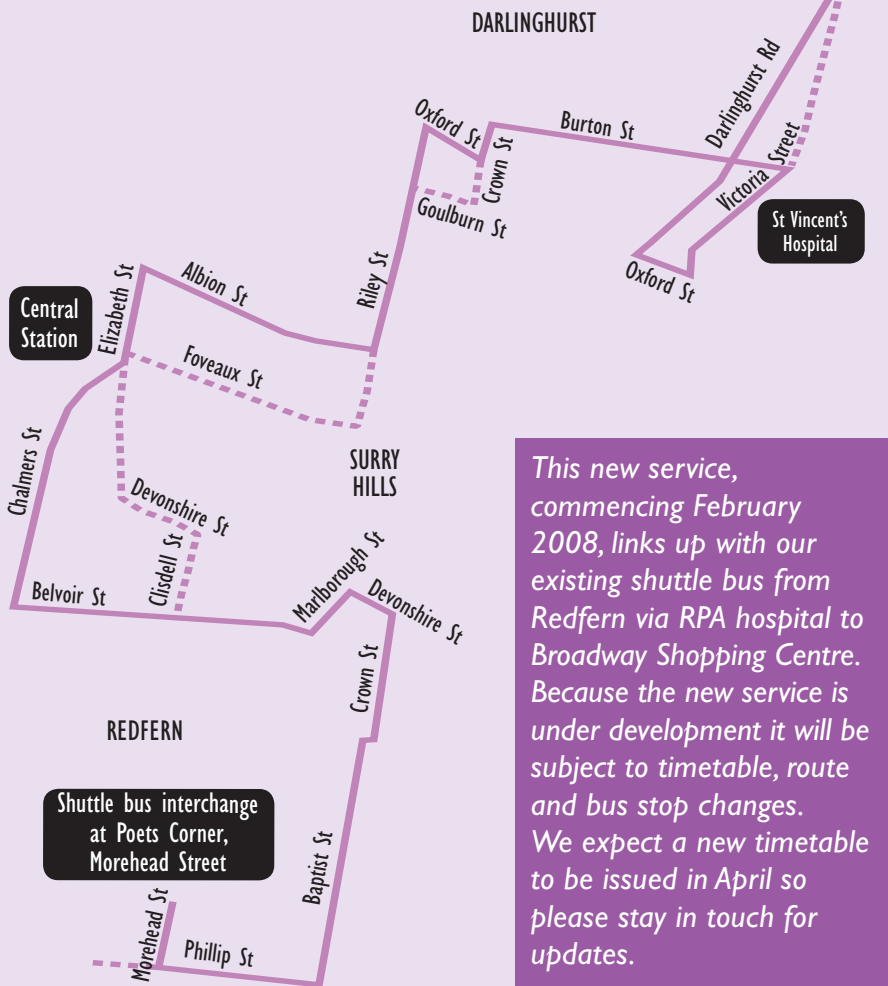

This new service, commencing February 2008, links up with our existing shuttle bus from Redfern via RPA hospital to Broadway Shopping Centre. Because the new service is under development it will be subject to timetable, route and bus stop changes. We expect a new timetable to be issued in April so please stay in touch for updates.